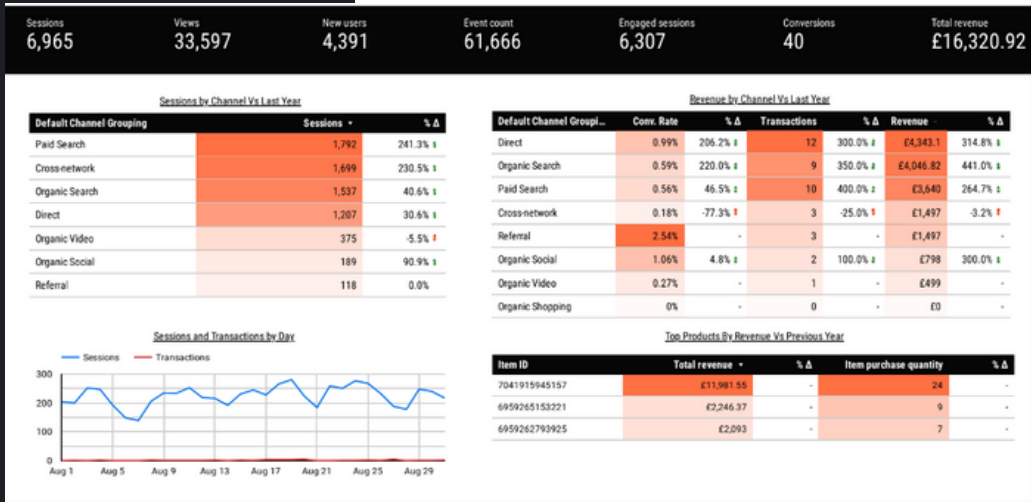

# PROJECTS

How people discovered you

146K

People viewed your Business Profile

**Platform and device breakdown**

Platform and devices that people used to find your profile

61,686

Searches showed your Business Profile in the search results

**Searches breakdown**

Search terms that showed your Business Profile in the search results

- 1. bmw 22K
- 2. bmw bike 5,044

**Engagement statistics**

Users	Page Views	Pages / Session
4,017,183	8,449,278	1.77
Avg. Session Duration	Bounce Rate	
00:01:37	75.79%	

Top Channels	Page views	% of Total
Organic Search	761,982	94%
Direct	40,502	5.0%
Referral	10,247	1.3%
Social	1,140	0.14%